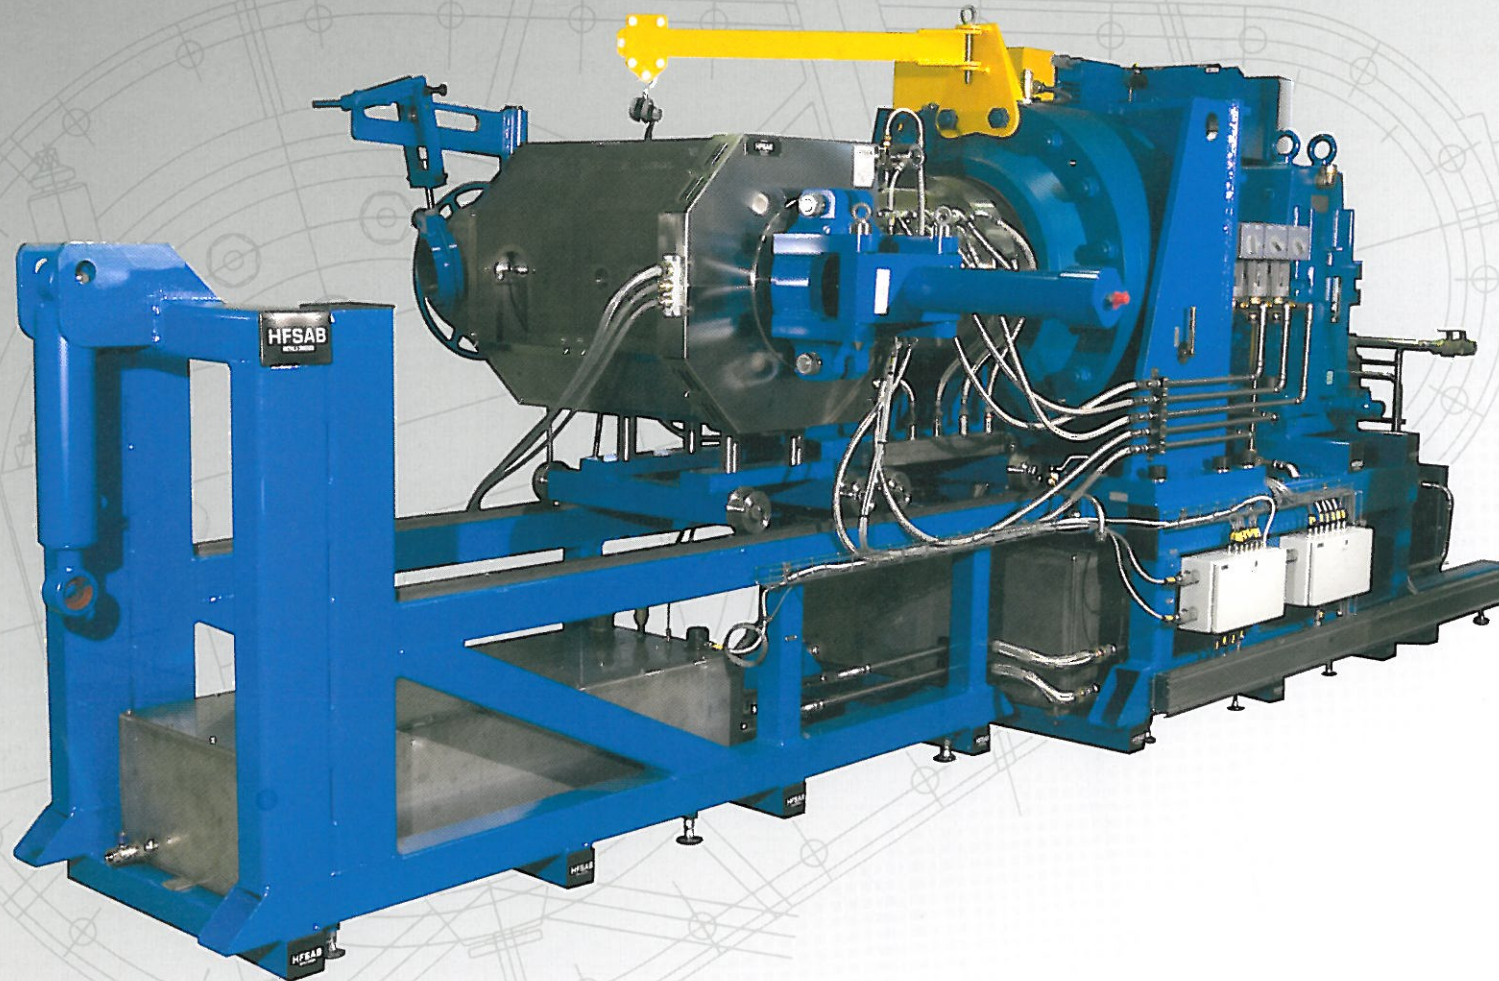

HFSAB

H. FOLKE SANDELIN AB

LEAD EXTRUDER HORIZONTAL - LEH

ESP PUMP CABLE MANUFACTURE